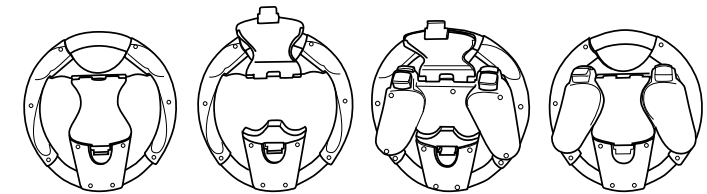

Contents

1 x compact racing wheel

Installation

- Open the controller retaining cover on the rear of the wheel
- Insert your SIXAXIS™ controller into the wheel
- Close the retaining cover and ensure the clip is fastened